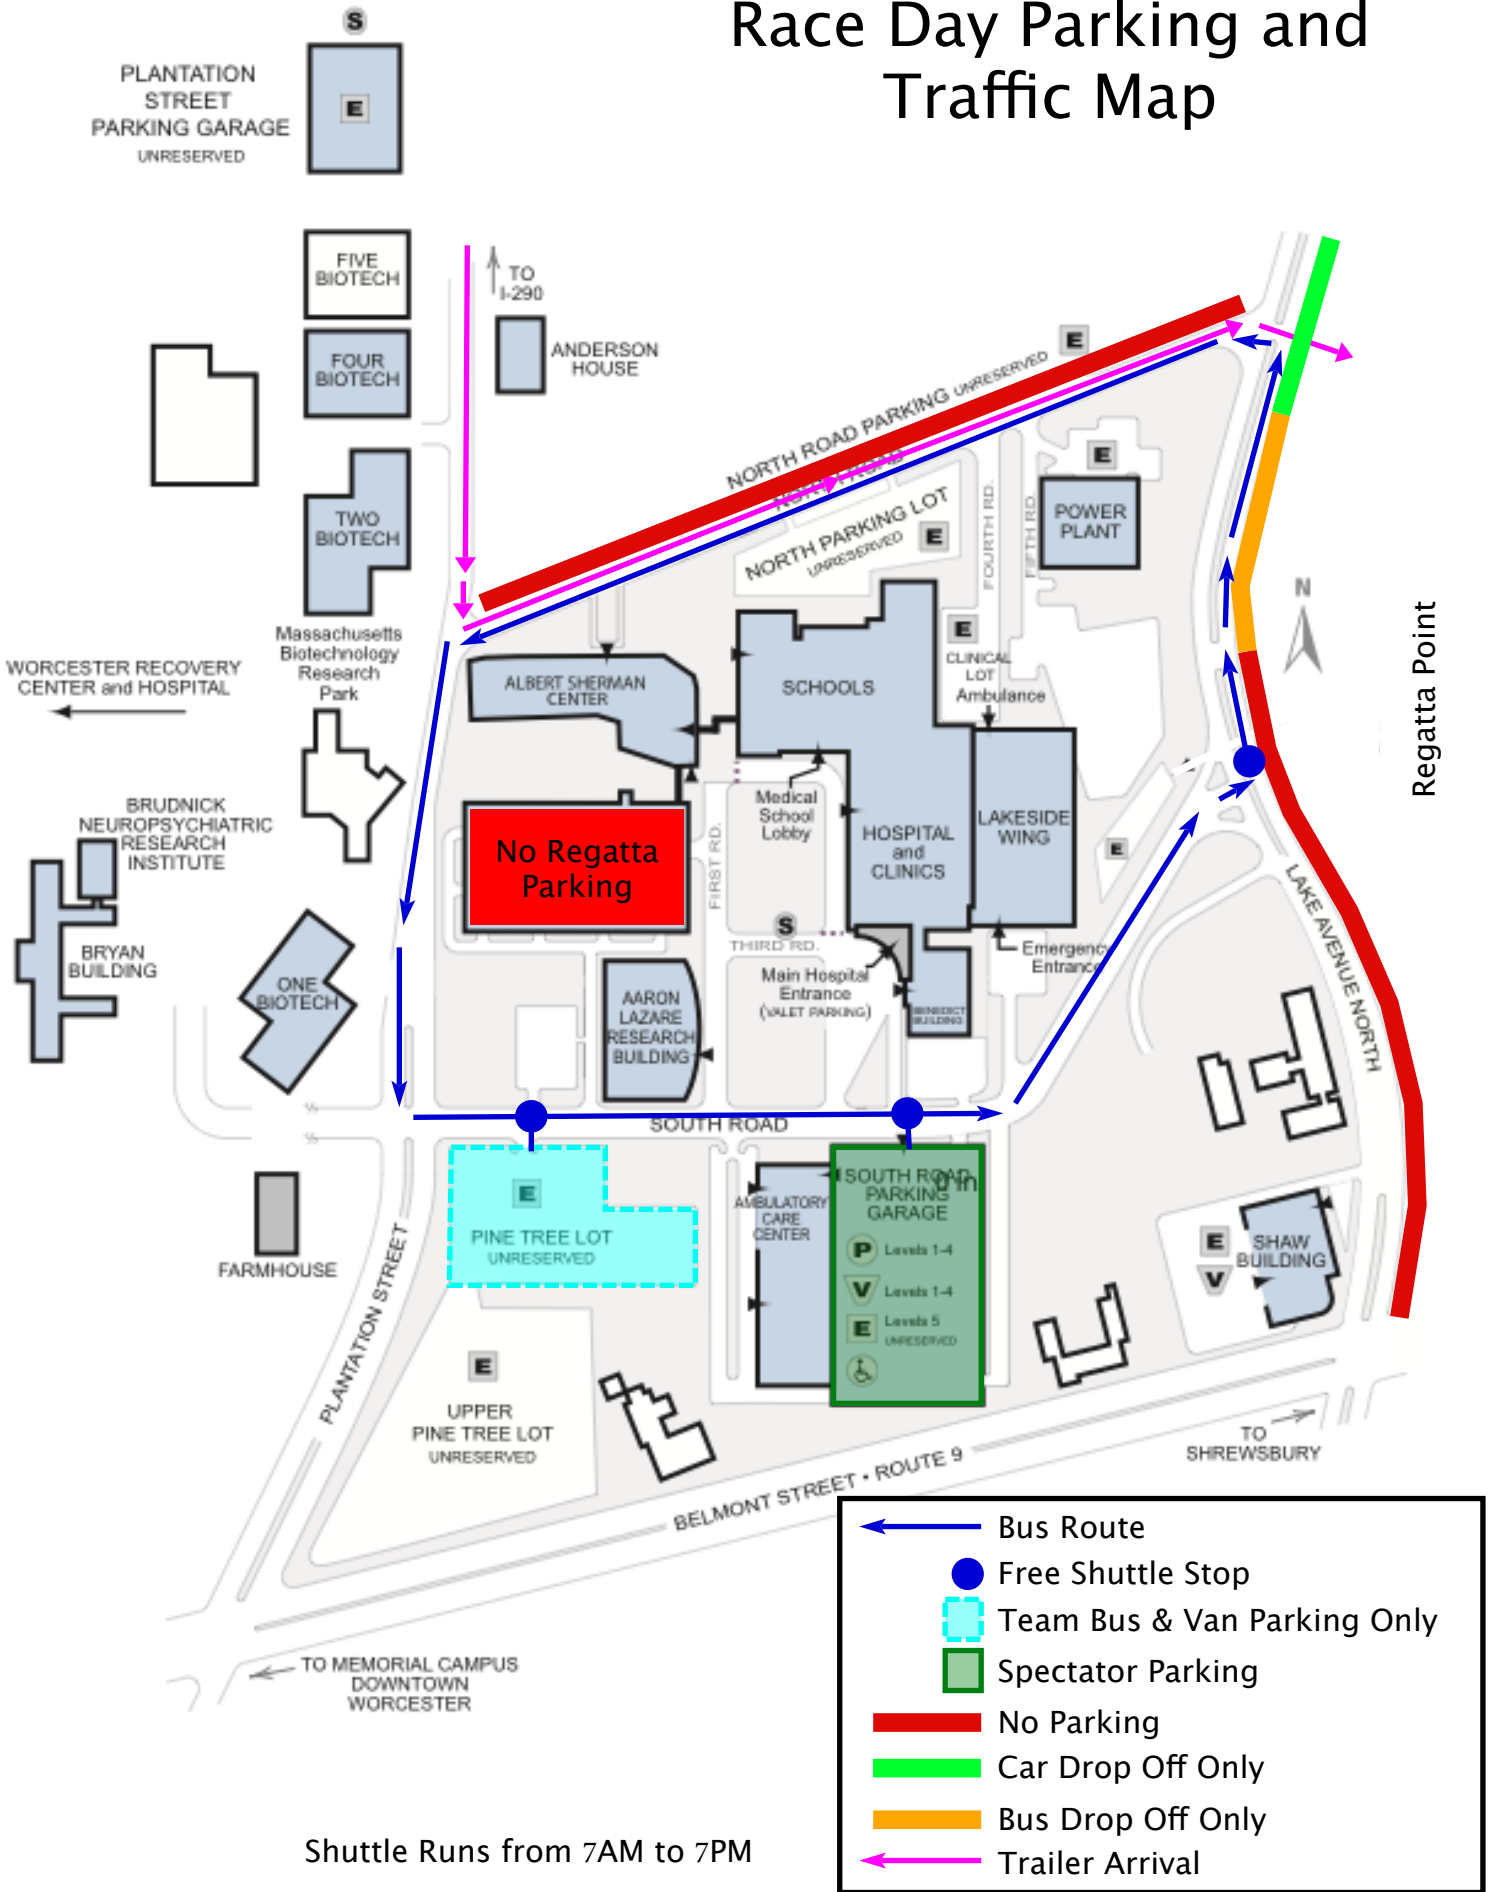

Race Day Parking and Traffic Map

Shuttle Runs from 7AM to 7PM